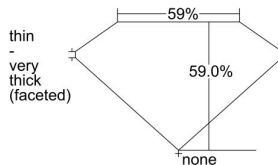

GIA®

FACSIMILE

GIA REPORT 6472840110

Verify this report at GIA.edu

GIA NATURAL DIAMOND DOSSIER®

October 19, 2023
GIA Report Number **6472840110**
Shape and Cutting Style ..... **Heart Brilliant**
Measurements ..... **4.53 x 5.09 x 3.00 mm**

GRADING RESULTS

Carat Weight ..... **0.40 carat**
Color Grade ..... **H**
Clarity Grade **VS2**

ADDITIONAL GRADING INFORMATION

Polish ..... **Excellent**
Symmetry ..... **Very Good**
Fluorescence ..... **None**
Clarity Characteristics..... **Crystal, Feather**
Inscription(s): **GIA 6472840110**

PROPORTIONS

Profile not to actual proportions

GRADING SCALES

GIA COLOR SCALE		GIA CLARITY SCALE			
COLORLESS	D	VERY SLIGHTLY INCLUDED	FLAWLESS		
	E		INTERNALLY FLAWLESS		
	F		VVS₁		
	NEAR COLORLESS	G	VVS₂		
		H	VERY SLIGHTLY INCLUDED	VS₁	
		I		VS₂	
		FAINT	J	SLIGHTLY INCLUDED	SI₁
	K		SI₂		
	L		INCLUDED		I₁
	M			I₂	
N	I₃				
VERT LIGHT	O				
	P				
	Q				
	R				
	S				
	T				
	LIGHT	U			
V					
W					
X					
Y					
Z