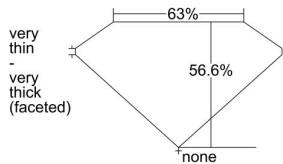

GIA®

FACSIMILE

GIA REPORT 6472902997

Verify this report at GIA.edu

GIA NATURAL DIAMOND DOSSIER®

October 27, 2023
GIA Report Number **6472902997**
Shape and Cutting Style ..... **Heart Brilliant**
Measurements ..... **4.39 x 4.78 x 2.70 mm**

GRADING RESULTS

Carat Weight ..... **0.35 carat**
Color Grade ..... **H**
Clarity Grade **VS1**

ADDITIONAL GRADING INFORMATION

Polish ..... **Excellent**
Symmetry ..... **Very Good**
Fluorescence ..... **None**
Clarity Characteristics.....**Crystal, Indented Natural, Pinpoint**
Inscription(s): **GIA 6472902997**

PROPORTIONS

Profile not to actual proportions

GRADING SCALES

GIA COLOR SCALE		GIA CLARITY SCALE			
COLORLESS	D	VERY VERY SLIGHTLY INCLUDED	FLAWLESS		
	E		INTERNALLY FLAWLESS		
	F	VERY SLIGHTLY INCLUDED	VS₁		
	G		VS₂		
	H		VS₁		
	NEAR COLORLESS	I	SLIGHTLY INCLUDED	VS₂	
		J		SI₁	
		FAINT	K	INCLUDED	SI₂
			L		I₁
			M		I₂
VERT LIGHT	N	INCLUDED	I₃		
	O				
	P				
	Q				
	R				
LIGHT	S				
	T				
	U				
	V				
	W				
X					
Y					
Z