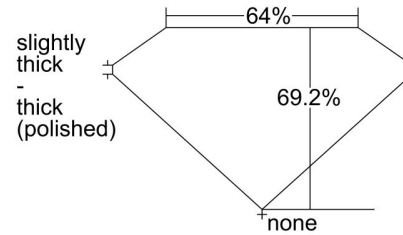

**GIA NATURAL DIAMOND GRADING REPORT**

October 30, 2023  
 GIA Report Number ..... 6472907160  
 Shape and Cutting Style ..... Emerald Cut  
 Measurements ..... 8.30 x 6.01 x 4.16 mm

**GRADING RESULTS**

Carat Weight ..... 2.00 carat  
 Color Grade ..... J  
 Clarity Grade ..... VS2

**ADDITIONAL GRADING INFORMATION**

Polish ..... Very Good  
 Symmetry ..... Very Good  
 Fluorescence ..... None  
 Inscription(s): GIA 6472907160

**PROPORTIONS**

Profile not to actual proportions

**CLARITY CHARACTERISTICS**

**KEY TO SYMBOLS\***
 Feather

\* Red symbols denote internal characteristics (inclusions). Green or black symbols denote external characteristics (blemishes). Diagram is an approximate representation of the diamond, and symbols shown indicate type, position, and approximate size of clarity characteristics. All clarity characteristics may not be shown. Details of finish are not shown.