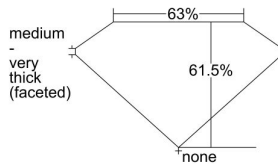

GIA®

FACSIMILE

GIA REPORT 6472947012

Verify this report at GIA.edu

GIA NATURAL DIAMOND DOSSIER®

November 01, 2023
GIA Report Number **6472947012**
Shape and Cutting Style ..... **Heart Brilliant**
Measurements ..... **5.12 x 6.01 x 3.70 mm**

GRADING RESULTS

Carat Weight ..... **0.70 carat**
Color Grade ..... **K**
Clarity Grade **VVS1**

ADDITIONAL GRADING INFORMATION

Polish ..... **Excellent**
Symmetry ..... **Excellent**
Fluorescence ..... **None**
Clarity Characteristics ..... **Feather**
Inscription(s): **GIA 6472947012**

PROPORTIONS

Profile not to actual proportions

GRADING SCALES

GIA COLOR SCALE		GIA CLARITY SCALE			
COLORLESS	D	VERY VERY SLIGHTLY INCLUDED	FLAWLESS		
	E		INTERNALLY FLAWLESS		
	F	VERY SLIGHTLY INCLUDED	VVS₁		
	G		VVS₂		
	H		VS₁		
	NEAR COLORLESS	I	SLIGHTLY INCLUDED	VS₂	
		J		SI₁	
		FAINT	K	INCLUDED	SI₂
			L		I₁
			M		I₂
VERT LIGHT	N	INCLUDED	I₃		
	O				
	P				
	Q				
	R				
LIGHT	S				
	T				
	U				
	V				
	W				
	X				
	Y				
	Z