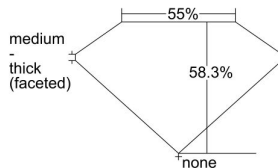

GIA®

FACSIMILE

GIA REPORT 6472962376

Verify this report at GIA.edu

GIA NATURAL DIAMOND DOSSIER®

November 02, 2023
GIA Report Number **6472962376**
Shape and Cutting Style ..... **Heart Brilliant**
Measurements ..... **5.51 x 6.15 x 3.59 mm**

GRADING RESULTS

Carat Weight ..... **0.71 carat**
Color Grade ..... **J**
Clarity Grade **S11**

ADDITIONAL GRADING INFORMATION

Polish ..... **Excellent**
Symmetry ..... **Very Good**
Fluorescence ..... **None**
Clarity Characteristics ..... **Feather**
Inscription(s): **GIA 6472962376**

PROPORTIONS

Profile not to actual proportions

GRADING SCALES

GIA COLOR SCALE		GIA CLARITY SCALE			
COLORLESS	D	VERY VERY SLIGHTLY INCLUDED	FLAWLESS		
	E		INTERNALLY FLAWLESS		
	F	VERY SLIGHTLY INCLUDED	VVS₁		
	G		VVS₂		
	H		VS₁		
	NEAR COLORLESS	I	SLIGHTLY INCLUDED	VS₂	
		J		S1₁	
		FAINT	K	INCLUDED	S1₂
			L		I₁
			M		I₂
VERT LIGHT	N	LIGHT	I₃		
	O				
	P				
	Q				
	R				
	S				
LIGHT	T				
	U				
	V				
	W				
	X				
	Y				
	Z