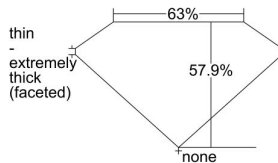

GIA®

FACSIMILE

GIA REPORT 6472962951

Verify this report at GIA.edu

GIA NATURAL DIAMOND DOSSIER®

November 01, 2023
GIA Report Number **6472962951**
Shape and Cutting Style ..... **Heart Brilliant**
Measurements ..... **4.40 x 5.08 x 2.94 mm**

GRADING RESULTS

Carat Weight ..... **0.40 carat**
Color Grade ..... **G**
Clarity Grade **S11**

ADDITIONAL GRADING INFORMATION

Polish ..... **Excellent**
Symmetry ..... **Very Good**
Fluorescence ..... **None**
Clarity Characteristics ..... **Crystal, Feather**
Inspection(s): GIA 6472962951

PROPORTIONS

Profile not to actual proportions

GRADING SCALES

GIA COLOR SCALE		GIA CLARITY SCALE		
NEAR COLORLESS	D	VERY VERY SLIGHTLY INCLUDED	FLAWLESS	
	E		INTERNALLY FLAWLESS	
	F	VERY SLIGHTLY INCLUDED	VVS₁	
	G		VVS₂	
	H		VS₁	
	FAINT	I	SLIGHTLY INCLUDED	VS₂
		J		S1₁
		K	INCLUDED	S1₂
		L		I₁
		M		I₂
LIGHT	N		I₃	
	O			
	P			
	Q			
	R			
	S			
	T			
	U			
	V			
	W			
	X			
	Y			
	Z