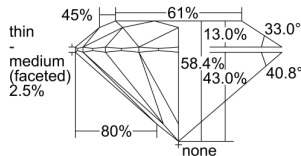

GIA®

FACSIMILE

GIA REPORT 6475057938

Verify this report at GIA.edu

GIA NATURAL DIAMOND DOSSIER®

July 12, 2023
GIA Report Number **6475057938**
Shape and Cutting Style ..... **Round Brilliant**
Measurements ..... **4.86 - 4.88 x 2.84 mm**

GRADING RESULTS

Carat Weight ..... **0.40 carat**
Color Grade ..... **G**
Clarity Grade **VS1**
Cut Grade ..... **Excellent**

ADDITIONAL GRADING INFORMATION

Polish ..... **Excellent**
Symmetry ..... **Excellent**
Fluorescence ..... **None**
Clarity Characteristics..... **Cloud, Feather, Needle, Pinpoint**
Inscription(s): **GIA 6475057938**

PROPORTIONS

Profile to actual proportions

GRADING SCALES

GIA COLOR SCALE	GIA CLARITY SCALE	GIA CUT SCALE	
D	FLAWLESS	EXCELLENT	
E	INTERNALLY FLAWLESS		
F		VVS₁	VERY GOOD
G	VVS₂		
H	VS₁	GOOD	
I	VS₂		
J	SI₁	FAIR	
K	SI₂		
L	I₁	POOR	
M			
N	I₂		
O			
P	I₃		
Q			
R			
S			
T			
U			
V			
W			
X			
Y			
Z