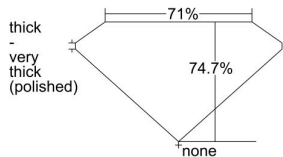

GIA®

FACSIMILE

GIA REPORT 6475064221

Verify this report at GIA.edu

GIA NATURAL DIAMOND DOSSIER®

July 13, 2023
GIA Report Number **6475064221**
Shape and Cutting Style ..... **Square Modified Brilliant**
Measurements ..... **4.86 x 4.79 x 3.58 mm**

GRADING RESULTS

Carat Weight ..... **0.76 carat**
Color Grade ..... **I**
Clarity Grade **SI2**

ADDITIONAL GRADING INFORMATION

Polish ..... **Excellent**
Symmetry ..... **Very Good**
Fluorescence ..... **None**
Clarity Characteristics ..... **Crystal**
Inscription(s): GIA 6475064221

PROPORTIONS

Profile not to actual proportions

GRADING SCALES

GIA COLOR SCALE		GIA CLARITY SCALE			
COLORLESS	D	VERY VERY SLIGHTLY INCLUDED	FLAWLESS		
	E		INTERNALLY FLAWLESS		
	F	VERY SLIGHTLY INCLUDED	VVS₁		
	G		VVS₂		
	H		VS₁		
	NEAR COLORLESS	I	SLIGHTLY INCLUDED	VS₂	
		J		SI₁	
		FAINT	K	INCLUDED	SI₂
			L		I₁
			M		I₂
VERT LIGHT	N	LIGHT	I₃		
	O				
	P				
	Q				
	R