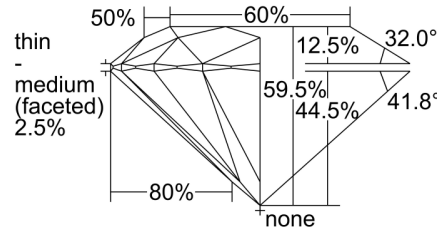

GIA NATURAL DIAMOND GRADING REPORT

July 14, 2023
 GIA Report Number 6475107504
 Shape and Cutting Style Round Brilliant
 Measurements 6.96 - 7.02 x 4.16 mm

GRADING RESULTS

Carat Weight 1.20 carat
 Color Grade I
 Clarity Grade VVS2
 Cut Grade Excellent

Profile to actual proportions

CLARITY CHARACTERISTICS

KEY TO SYMBOLS*

- Needle
- Pinpoint
- Feather

* Red symbols denote internal characteristics (inclusions). Green or black symbols denote external characteristics (blemishes). Diagram is an approximate representation of the diamond, and symbols shown indicate type, position, and approximate size of clarity characteristics. All clarity characteristics may not be shown. Details of finish are not shown.