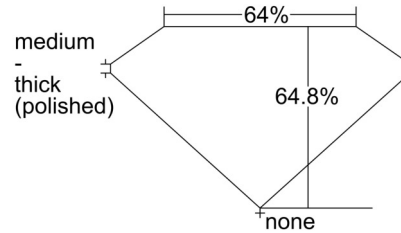

PROPORTIONS

Profile not to actual proportions