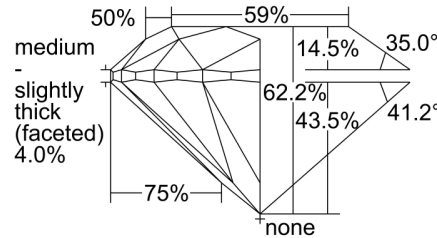

GIA REPORT
6475296975

Verify this report at GIA.edu

FACSIMILE

This is a digital representation of the original GIA Report. This representation might not be accepted in lieu of the original GIA Report in certain circumstances. The original GIA Report includes certain security features which are not reproducible on this facsimile.

GIA NATURAL DIAMOND GRADING REPORT

August 14, 2023
GIA Report Number 6475296975
Shape and Cutting Style ..... Round Brilliant
Measurements ..... 6.39 - 6.43 x 3.98 mm

GRADING RESULTS

Carat Weight ..... 1.01 carat
Color Grade ..... F
Clarity Grade VS1
Cut Grade ..... Excellent

ADDITIONAL GRADING INFORMATION

Polish ..... Excellent
Symmetry ..... Excellent
Fluorescence ..... None
Inscription(s): GIA 6475296975
Comments: Additional clouds are not shown.

PROPORTIONS

Profile to actual proportions