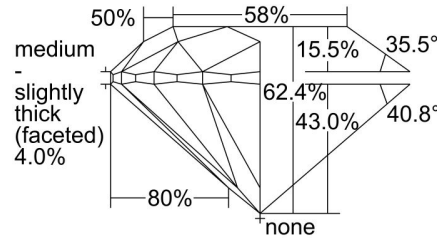

### GRADING RESULTS

Carat Weight ..... 1.90 carat

Color Grade ..... J

Clarity Grade ..... SI1

Cut Grade ..... Excellent

### PROPORTIONS

Profile to actual proportions

### CLARITY CHARACTERISTICS