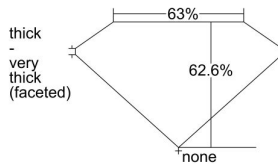

GIA®

FACSIMILE

GIA REPORT 6475380476

Verify this report at GIA.edu

GIA NATURAL DIAMOND DOSSIER®

August 18, 2023
GIA Report Number **6475380476**
Shape and Cutting Style ..... **Heart Brilliant**
Measurements ..... **5.11 x 6.09 x 3.81 mm**

GRADING RESULTS

Carat Weight ..... **0.70 carat**
Color Grade ..... **E**
Clarity Grade **VS1**

ADDITIONAL GRADING INFORMATION

Polish ..... **Excellent**
Symmetry ..... **Good**
Fluorescence ..... **None**
Clarity Characteristics..... **Cloud, Pinpoint**
Inscription(s): **GIA 6475380476**

PROPORTIONS

Profile not to actual proportions

GRADING SCALES

GIA COLOR SCALE		GIA CLARITY SCALE			
COLORLESS	D	VERY VERY SLIGHTLY INCLUDED	FLAWLESS		
	E		INTERNALLY FLAWLESS		
	F		VVS₁		
	NEAR COLORLESS	G	VVS₂		
		H	VERY SLIGHTLY INCLUDED	VS₁	
		I		VS₂	
		FAINT	J	SLIGHTLY INCLUDED	SI₁
			K		SI₂
	L		INCLUDED		I₁
	M			I₂	
VERT LIGHT	N		INCLUDED	I₃	
	O				
	P				
	Q				
	R				
LIGHT	S				
	T				
	U				
	V				
	Z