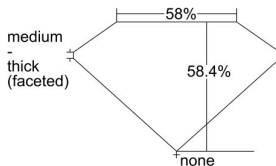

GIA®

FACSIMILE

GIA REPORT 6475389694

Verify this report at GIA.edu

GIA NATURAL DIAMOND DOSSIER®

August 21, 2023
GIA Report Number **6475389694**
Shape and Cutting Style ..... **Heart Brilliant**
Measurements ..... **4.26 x 5.01 x 2.93 mm**

GRADING RESULTS

Carat Weight ..... **0.36 carat**
Color Grade ..... **G**
Clarity Grade **VS2**

ADDITIONAL GRADING INFORMATION

Polish ..... **Excellent**
Symmetry ..... **Very Good**
Fluorescence ..... **None**
Clarity Characteristics ..... **Cloud, Crystal**
Inscription(s): **GIA 6475389694**

PROPORTIONS

Profile not to actual proportions

GRADING SCALES

GIA COLOR SCALE		GIA CLARITY SCALE			
COLORLESS	D	VERY VERY SLIGHTLY INCLUDED	FLAWLESS		
	E		INTERNALLY FLAWLESS		
	F	VERY SLIGHTLY INCLUDED	VVS₁		
	G		VVS₂		
	H		VS₁		
	NEAR COLORLESS	I	SLIGHTLY INCLUDED	VS₂	
		J		SI₁	
		FAINT	K	INCLUDED	SI₂
			L		I₁
			M		I₂
VERT LIGHT	N	INCLUDED	I₃		
	O				
	P				
	Q				
	R				
	S				
LIGHT	T				
	U				
	V				
	W				
	X				
Y					
Z