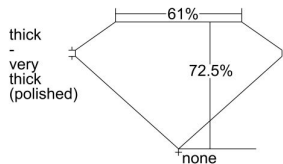

GIA®

FACSIMILE

GIA REPORT 6475437793

Verify this report at GIA.edu

GIA NATURAL DIAMOND DOSSIER®

August 23, 2023
GIA Report Number 6475437793
Shape and Cutting Style ..... Emerald Cut
Measurements ..... 6.01 x 4.14 x 3.00 mm

GRADING RESULTS

Carat Weight ..... 0.70 carat
Color Grade ..... G
Clarity Grade VS1

ADDITIONAL GRADING INFORMATION

Polish ..... Very Good
Symmetry ..... Excellent
Fluorescence ..... Medium Blue
Clarity Characteristics ..... Crystal
Inscription(s): GIA 6475437793

PROPORTIONS

Profile not to actual proportions

GRADING SCALES

GIA COLOR SCALE		GIA CLARITY SCALE			
COLORLESS	D	VERY VERY SLIGHTLY INCLUDED	FLAWLESS		
	E		INTERNALLY FLAWLESS		
	F	VERY SLIGHTLY INCLUDED	VVS₁		
	G		VVS₂		
	H		VS₁		
	NEAR COLORLESS	I	SLIGHTLY INCLUDED	VS₂	
		J		SI₁	
		FAINT	K	INCLUDED	SI₂
			L		I₁
			M		I₂
VERT LIGHT	N	LIGHT	I₃		
	O				
	P				
	Q				
	R