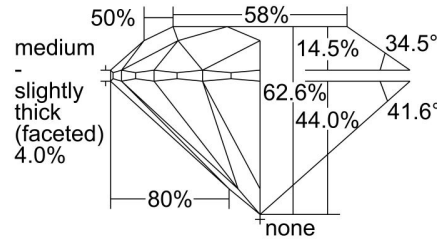

GIA NATURAL DIAMOND GRADING REPORT

August 24, 2023  
 GIA Report Number ..... 6475441414  
 Shape and Cutting Style ..... Round Brilliant  
 Measurements ..... 6.57 - 6.61 x 4.12 mm

GRADING RESULTS

Carat Weight ..... 1.10 carat  
 Color Grade ..... K  
 Clarity Grade ..... VVS2  
 Cut Grade ..... Excellent

PROPORTIONS

Profile to actual proportions

CLARITY CHARACTERISTICS

KEY TO SYMBOLS\*

-  Needle
-  Cloud
-  Etch Channel
-  Feather

\* Red symbols denote internal characteristics (inclusions). Green or black symbols denote external characteristics (blemishes). Diagram is an approximate representation of the diamond, and symbols shown indicate type, position, and approximate size of clarity characteristics. All clarity characteristics may not be shown. Details of finish are not shown.