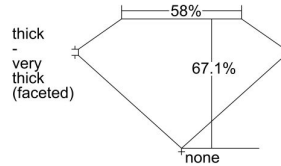

GIA®

FACSIMILE

GIA REPORT 6475468422

Verify this report at GIA.edu

GIA NATURAL DIAMOND DOSSIER®

August 29, 2023
GIA Report Number 6475468422
Shape and Cutting Style ..... Pear Brilliant
Measurements ..... 7.54 x 4.99 x 3.35 mm

GRADING RESULTS

Carat Weight ..... 0.74 carat
Color Grade ..... H
Clarity Grade VS1

ADDITIONAL GRADING INFORMATION

Polish ..... Excellent
Symmetry ..... Excellent
Fluorescence ..... None
Clarity Characteristics ..... Cloud, Crystal, Feather, Needle
Inscription(s): GIA 6475468422

PROPORTIONS

Profile not to actual proportions

GRADING SCALES

GIA COLOR SCALE		GIA CLARITY SCALE			
COLORLESS	D	VERY VERY SLIGHTLY INCLUDED	FLAWLESS		
	E		INTERNALLY FLAWLESS		
	F		VVS₁		
	G		VVS₂		
	NEAR COLORLESS	H	VERY SLIGHTLY INCLUDED	VS₁	
		I		VS₂	
		FAINT	J	SLIGHTLY INCLUDED	S₁
			K		S₂
	L		I₁		
	VERT LIGHT		M	INCLUDED	I₂
N			I₃		
O					
LIGHT		P			
		Q			
		R			
	S				
	T				
	Z