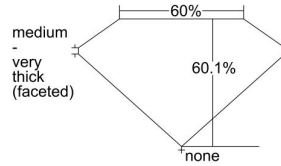

GIA®

FACSIMILE

GIA REPORT 6475509525

Verify this report at GIA.edu

GIA NATURAL DIAMOND DOSSIER®

September 01, 2023
GIA Report Number **6475509525**
Shape and Cutting Style ..... **Heart Brilliant**
Measurements ..... **4.78 x 5.33 x 3.21 mm**

GRADING RESULTS

Carat Weight ..... **0.47 carat**
Color Grade ..... **G**
Clarity Grade **VS1**

ADDITIONAL GRADING INFORMATION

Polish ..... **Excellent**
Symmetry ..... **Very Good**
Fluorescence ..... **Faint**
Clarity Characteristics ..... **Feather, Cloud, Pinpoint**
Inscription(s): **GIA 6475509525**

PROPORTIONS

Profile not to actual proportions

GRADING SCALES

GIA COLOR SCALE		GIA CLARITY SCALE			
COLORLESS	D	VERY VERY SLIGHTLY INCLUDED	FLAWLESS		
	E		INTERNALLY FLAWLESS		
	F		VVS₁		
	NEAR COLORLESS	G	VVS₂		
		H	VERY SLIGHTLY INCLUDED	VS₁	
		I		VS₂	
		FAINT	J	SLIGHTLY INCLUDED	SI₁
			K		SI₂
	L		INCLUDED		I₁
	M			I₂	
VERT LIGHT	N		INCLUDED	I₃	
	O				
	P				
	Q				
	R				
LIGHT	S				
	T				
	U				
	V				
	Z