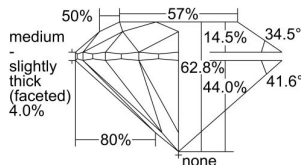

GIA®

FACSIMILE

GIA REPORT 6475577924

Verify this report at GIA.edu

GIA NATURAL DIAMOND DOSSIER®

September 12, 2023
GIA Report Number **6475577924**
Shape and Cutting Style ..... **Round Brilliant**
Measurements ..... **4.28 - 4.31 x 2.70 mm**

GRADING RESULTS

Carat Weight ..... **0.30 carat**
Color Grade ..... **G**
Clarity Grade **VS1**
Cut Grade ..... **Excellent**

ADDITIONAL GRADING INFORMATION

Polish ..... **Excellent**
Symmetry ..... **Excellent**
Fluorescence ..... **None**
Clarity Characteristics ..... **Cloud, Pinpoint**
Inscription(s): **GIA 6475577924**

PROPORTIONS

Profile to actual proportions