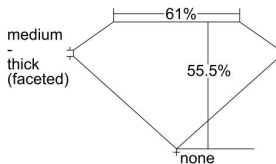

GIA®

FACSIMILE

GIA REPORT 6475723574

Verify this report at GIA.edu

GIA NATURAL DIAMOND DOSSIER®

October 04, 2023
GIA Report Number **6475723574**
Shape and Cutting Style ..... **Heart Brilliant**
Measurements ..... **4.72 x 5.22 x 2.90 mm**

GRADING RESULTS

Carat Weight ..... **0.41 carat**
Color Grade ..... **E**
Clarity Grade **VVS1**

ADDITIONAL GRADING INFORMATION

Polish ..... **Excellent**
Symmetry ..... **Excellent**
Fluorescence ..... **None**
Clarity Characteristics..... **Pinpoint, Feather**
Inscription(s): **GIA 6475723574**

PROPORTIONS

Profile not to actual proportions

GRADING SCALES

GIA COLOR SCALE		GIA CLARITY SCALE			
COLORLESS	D	VERY VERY SLIGHTLY INCLUDED	FLAWLESS		
	E		INTERNALLY FLAWLESS		
	F		VVS₁		
	NEAR COLORLESS	G	VVS₂		
		H	VERY SLIGHTLY INCLUDED	VS₁	
		I		VS₂	
		FAINT	J	SLIGHTLY INCLUDED	SI₁
			K		SI₂
	L		INCLUDED		I₁
	M			I₂	
VERTICALLY LIGHT	N		INCLUDED	I₃	
	O				
	P				
	Q				
	R				
LIGHT	S				
	T				
	U				
	V				
	W				
	X				
	Y				
	Z