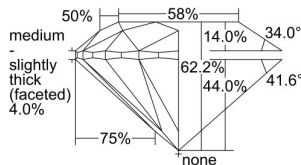

GIA®

FACSIMILE

GIA REPORT 6475738658

Verify this report at GIA.edu

GIA NATURAL DIAMOND DOSSIER®

October 09, 2023
GIA Report Number **6475738658**
Shape and Cutting Style ..... **Round Brilliant**
Measurements ..... **3.61 - 3.63 x 2.25 mm**

GRADING RESULTS

Carat Weight ..... **0.18 carat**
Color Grade ..... **D**
Clarity Grade **S11**
Cut Grade ..... **Excellent**

ADDITIONAL GRADING INFORMATION

Polish ..... **Excellent**
Symmetry ..... **Excellent**
Fluorescence ..... **None**
Clarity Characteristics ..... **Cloud**
Inscription(s): **GIA 6475738658**

PROPORTIONS

Profile to actual proportions

GRADING SCALES

GIA COLOR SCALE

COLORED	D
	E
	F
	G
	H
	I
	J
NEAR COLORLESS	K
	L
	M
	N
	O
	P
	R
	S
	T
	U
	V
	W
	X
	Y
LIGHT	Z

GIA CLARITY SCALE

FLAWLESS	VERY VERY SLIGHTLY INCLUDED	VVS₁	VERY SLIGHTLY INCLUDED	SI₁	SLIGHTLY INCLUDED	I₁	
							FLAWLESS
INTERNALLY FLAWLESS	VERY SLIGHTLY INCLUDED	VVS₂	VERY SLIGHTLY INCLUDED	SI₂	SLIGHTLY INCLUDED	I₂	
		VS₁		VS₂		I₃	

GIA CUT SCALE

EXCELLENT
VERY GOOD
GOOD
FAIR
POOR