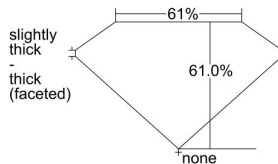

GIA®

FACSIMILE

GIA REPORT 6475749536

Verify this report at GIA.edu

GIA NATURAL DIAMOND DOSSIER®

October 09, 2023
GIA Report Number **6475749536**
Shape and Cutting Style ..... **Oval Brilliant**
Measurements ..... **5.23 x 3.84 x 2.34 mm**

GRADING RESULTS

Carat Weight ..... **0.30 carat**
Color Grade ..... **E**
Clarity Grade **VS2**

ADDITIONAL GRADING INFORMATION

Polish ..... **Excellent**
Symmetry ..... **Very Good**
Fluorescence ..... **Medium Blue**
Clarity Characteristics ..... **Cloud, Crystal, Feather**
Inscription(s): **GIA 6475749536**

PROPORTIONS

Profile not to actual proportions

GRADING SCALES

GIA COLOR SCALE		GIA CLARITY SCALE			
COLORLESS	D	VERY VERY SLIGHTLY INCLUDED	FLAWLESS		
	E		INTERNALLY FLAWLESS		
	F	VERY SLIGHTLY INCLUDED	VS₁		
	G		VS₂		
	H		VS₁		
	NEAR COLORLESS	I	SLIGHTLY INCLUDED	VS₂	
		J		SI₁	
		FAINT	K	INCLUDED	SI₂
			L		I₁
			M		I₂
VERT LIGHT	N	LIGHT	I₃		
	O				
	P				
	Q				
	R