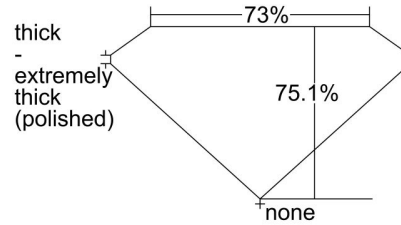

GIA NATURAL DIAMOND GRADING REPORT

October 11, 2023
 GIA Report Number 6475751163
 Shape and Cutting Style Square Modified Brilliant
 Measurements 5.37 x 5.22 x 3.92 mm

GRADING RESULTS

Carat Weight 1.01 carat
 Color Grade H
 Clarity Grade VS1

ADDITIONAL GRADING INFORMATION

Polish Excellent
 Symmetry Very Good
 Fluorescence None
 Inscription(s): GIA 6475751163
 Comments: Additional pinpoints are not shown.

PROPORTIONS

Profile not to actual proportions

CLARITY CHARACTERISTICS

KEY TO SYMBOLS*

- Feather
- Pinpoint

GRADING SCALES

GIA COLOR SCALE		GIA CLARITY SCALE	
COLOURLESS	D	VERY VERY SLIGHTLY INCLUDED	FLAWLESS
	E		INTERNALLY FLAWLESS
	F		VVS ₁
NEAR COLOURLESS	G	VERY SLIGHTLY INCLUDED	VVS ₂
	H		VS ₁
	I		VS ₂
FANT	J	SLIGHTLY INCLUDED	SI ₁
	K		SI ₂
	L		I ₁
VERY LIGHT	M	INCLUDED	I ₂
	N		I ₃
	O		
LIGHT	P		
	Q		
	R		
	S		
	T		
	U		
	V		
W			
X			
Y			
Z			

* Red symbols denote internal characteristics (inclusions). Green or black symbols denote external characteristics (blemishes). Diagram is an approximate representation of the diamond, and symbols shown indicate type, position, and approximate size of clarity characteristics. All clarity characteristics may not be shown. Details of finish are not shown.