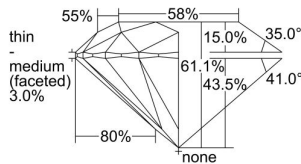

GIA®

FACSIMILE

GIA REPORT 6475769549

Verify this report at GIA.edu

GIA NATURAL DIAMOND DOSSIER®

October 16, 2023
GIA Report Number 6475769549
Shape and Cutting Style ..... Round Brilliant
Measurements ..... 4.74 - 4.76 x 2.91 mm

GRADING RESULTS

Carat Weight ..... 0.40 carat
Color Grade I
Clarity Grade VS1
Cut Grade ..... Excellent

ADDITIONAL GRADING INFORMATION

Polish ..... Excellent
Symmetry ..... Very Good
Fluorescence ..... Faint
Clarity Characteristics..... Crystal, Needle
Inscription(s): GIA 6475769549

PROPORTIONS

Profile to actual proportions

GRADING SCALES

GIA COLOR SCALE	GIA CLARITY SCALE	GIA CUT SCALE	
D	FLAWLESS	EXCELLENT	
E	INTERNALLY FLAWLESS		
F		VVS₁	VERY GOOD
G	VVS₂		
H	VS₁	GOOD	
I	VS₂		
J	SI₁	FAIR	
K	SI₂		
L	I₁	POOR	
M	I₂		
N	I₃		
O			
P			
Q			
R			
S			
T			
U			
V			
W			
X			
Y			
Z