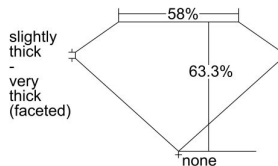

GIA®

FACSIMILE

GIA REPORT 6475769976

Verify this report at GIA.edu

GIA NATURAL DIAMOND DOSSIER®

October 12, 2023
GIA Report Number **6475769976**
Shape and Cutting Style ..... **Marquise Brilliant**
Measurements ..... **8.48 x 4.41 x 2.79 mm**

GRADING RESULTS

Carat Weight ..... **0.60 carat**
Color Grade ..... **K**
Clarity Grade **VVS2**

ADDITIONAL GRADING INFORMATION

Polish ..... **Excellent**
Symmetry ..... **Very Good**
Fluorescence ..... **Strong Blue**
Clarity Characteristics ..... **Pinpoint**
Inscription(s): **GIA 6475769976**

PROPORTIONS

Profile not to actual proportions

GRADING SCALES

GIA COLOR SCALE		GIA CLARITY SCALE			
COLORLESS	D	VERY VERY SLIGHTLY INCLUDED	FLAWLESS		
	E		INTERNALLY FLAWLESS		
	F	VERY SLIGHTLY INCLUDED	VVS₁		
	G		VVS₂		
	H		VS₁		
	NEAR COLORLESS	I	SLIGHTLY INCLUDED	VS₂	
		J		SI₁	
		FAINT	K	INCLUDED	SI₂
			L		I₁
			M		I₂
VERT LIGHT			N	INCLUDED	I₃
			O		
			P		
	Q				
LIGHT	R				
	S				
	T				
	U				
	V				
	W				
	X				
	Y				
	Z