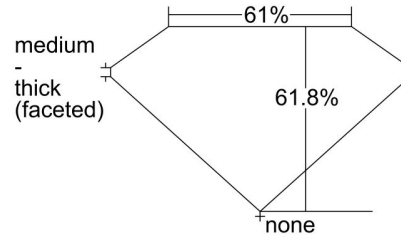

GIA NATURAL DIAMOND GRADING REPORT

October 20, 2023
 GIA Report Number 6475796211
 Shape and Cutting Style Oval Brilliant
 Measurements 13.26 x 8.76 x 5.42 mm

GRADING RESULTS

Carat Weight 4.01 carat
 Color Grade H
 Clarity Grade VS1

Profile not to actual proportions

CLARITY CHARACTERISTICS

KEY TO SYMBOLS*

- Feather
- Cloud
- Needle

* Red symbols denote internal characteristics (inclusions). Green or black symbols denote external characteristics (blemishes). Diagram is an approximate representation of the diamond, and symbols shown indicate type, position, and approximate size of clarity characteristics. All clarity characteristics may not be shown. Details of finish are not shown.