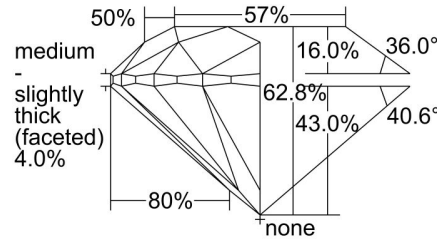

GIA NATURAL DIAMOND GRADING REPORT

October 17, 2023  
 GIA Report Number ..... 6475823149  
 Shape and Cutting Style ..... Round Brilliant  
 Measurements ..... 7.02 - 7.06 x 4.42 mm

GRADING RESULTS

Carat Weight ..... 1.37 carat  
 Color Grade ..... E  
 Clarity Grade ..... VVS2  
 Cut Grade ..... Excellent

ADDITIONAL GRADING INFORMATION

Polish ..... Excellent  
 Symmetry ..... Excellent  
 Fluorescence ..... Faint  
 Inscription(s): GIA 6475823149

PROPORTIONS

Profile to actual proportions

CLARITY CHARACTERISTICS

KEY TO SYMBOLS\*

- Pinpoint

\* Red symbols denote internal characteristics (inclusions). Green or black symbols denote external characteristics (blemishes). Diagram is an approximate representation of the diamond, and symbols shown indicate type, position, and approximate size of clarity characteristics. All clarity characteristics may not be shown. Details of finish are not shown.