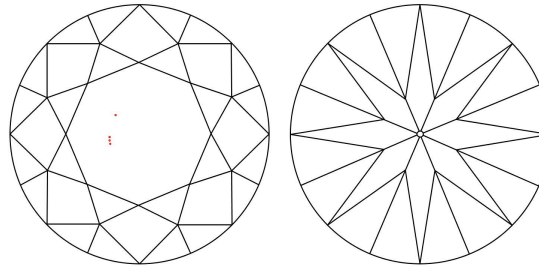

GIA NATURAL DIAMOND GRADING REPORT

October 17, 2023  
 GIA Report Number ..... 6475823149  
 Shape and Cutting Style ..... Round Brilliant  
 Measurements ..... 7.02 - 7.06 x 4.42 mm

GRADING RESULTS

Carat Weight ..... 1.37 carat  
 Color Grade ..... E  
 Clarity Grade ..... VVS2  
 Cut Grade ..... Excellent

KEY TO SYMBOLS\*

- Pinpoint

\* Red symbols denote internal characteristics (inclusions). Green or black symbols denote external characteristics (blemishes). Diagram is an approximate representation of the diamond, and symbols shown indicate type, position, and approximate size of clarity characteristics. All clarity characteristics may not be shown. Details of finish are not shown.