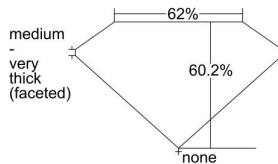

GIA®

FACSIMILE

GIA REPORT 6475828642

Verify this report at GIA.edu

GIA NATURAL DIAMOND DOSSIER®

October 18, 2023
GIA Report Number **6475828642**
Shape and Cutting Style ..... **Heart Brilliant**
Measurements ..... **4.28 x 5.07 x 3.05 mm**

GRADING RESULTS

Carat Weight ..... **0.38 carat**
Color Grade ..... **F**
Clarity Grade **VS1**

ADDITIONAL GRADING INFORMATION

Polish ..... **Excellent**
Symmetry ..... **Very Good**
Fluorescence ..... **None**
Clarity Characteristics..... **Crystal, Cloud, Needle, Pinpoint**
Inscription(s): **GIA 6475828642**

PROPORTIONS

Profile not to actual proportions

GRADING SCALES

GIA COLOR SCALE		GIA CLARITY SCALE			
COLORLESS	D	VERY VERY SLIGHTLY INCLUDED	FLAWLESS		
	E		INTERNALLY FLAWLESS		
	F	VERY SLIGHTLY INCLUDED	VVS₁		
	G		VVS₂		
	H		VS₁		
	NEAR COLORLESS	I	SLIGHTLY INCLUDED	VS₂	
		J		SI₁	
		FAINT	K	INCLUDED	SI₂
			L		I₁
			M		I₂
VERT LIGHT	N	LIGHT	I₃		
	O				
	P				
	Q				
	R