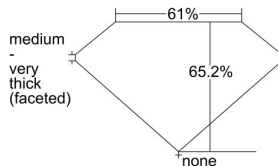

GIA®

FACSIMILE

GIA REPORT 6475842757

Verify this report at GIA.edu

GIA NATURAL DIAMOND DOSSIER®

October 19, 2023
GIA Report Number **6475842757**
Shape and Cutting Style ..... **Pear Brilliant**
Measurements ..... **7.22 x 4.64 x 3.02 mm**

GRADING RESULTS

Carat Weight ..... **0.60 carat**
Color Grade ..... **D**
Clarity Grade **VS1**

ADDITIONAL GRADING INFORMATION

Polish ..... **Excellent**
Symmetry ..... **Very Good**
Fluorescence ..... **Faint**
Clarity Characteristics ..... **Cloud, Feather, Pinpoint**
Inscription(s): **GIA 6475842757**

PROPORTIONS

Profile not to actual proportions

GRADING SCALES

GIA COLOR SCALE		GIA CLARITY SCALE	
COLORLESS	D	VERY VERY SLIGHTLY INCLUDED	FLAWLESS
	E		INTERNALLY FLAWLESS
	F		VS₁
	G		VS₂
	H		VS₁
	I		VS₂
	J		SI₁
	K		SI₂
	L		I₁
	M		I₂
NEAR COLORLESS	N	SLIGHTLY INCLUDED	I₃
	O		
	P		
	Q		
FAINT	R	INCLUDED	
	S		
	T		
	U		
VERY LIGHT	V		
	W		
	X		
	Y		
LIGHT	Z