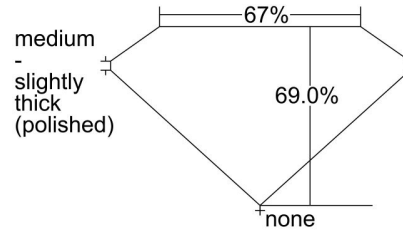

GIA NATURAL DIAMOND GRADING REPORT

November 09, 2023  
 GIA Report Number ..... 6481015028  
 Shape and Cutting Style ..... Emerald Cut  
 Measurements ..... 8.21 x 5.88 x 4.06 mm

GRADING RESULTS

Carat Weight ..... 2.00 carat  
 Color Grade ..... I  
 Clarity Grade ..... VS2

ADDITIONAL GRADING INFORMATION

Polish ..... Excellent  
 Symmetry ..... Excellent  
 Fluorescence ..... None  
 Inscription(s): GIA 6481015028  
**Comments:** Pinpoints are not shown.

PROPORTIONS

Profile not to actual proportions

CLARITY CHARACTERISTICS

KEY TO SYMBOLS\*

- Crystal
- ∖ Needle
- ∧ Natural

\* Red symbols denote internal characteristics (inclusions). Green or black symbols denote external characteristics (blemishes). Diagram is an approximate representation of the diamond, and symbols shown indicate type, position, and approximate size of clarity characteristics. All clarity characteristics may not be shown. Details of finish are not shown.