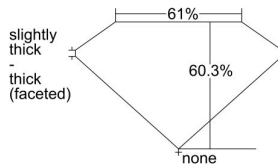

GIA®

FACSIMILE

GIA REPORT 6481022925

Verify this report at GIA.edu

GIA NATURAL DIAMOND DOSSIER®

November 07, 2023
GIA Report Number **6481022925**
Shape and Cutting Style ..... **Heart Brilliant**
Measurements ..... **5.39 x 6.28 x 3.79 mm**

GRADING RESULTS

Carat Weight ..... **0.76 carat**
Color Grade ..... **J**
Clarity Grade **VS1**

ADDITIONAL GRADING INFORMATION

Polish ..... **Excellent**
Symmetry ..... **Excellent**
Fluorescence ..... **Faint**
Clarity Characteristics..... **Crystal, Needle, Pinpoint**
Inscription(s): **GIA 6481022925**

PROPORTIONS

Profile not to actual proportions

GRADING SCALES

GIA COLOR SCALE		GIA CLARITY SCALE			
COLORLESS	D	VERY VERY SLIGHTLY INCLUDED	FLAWLESS		
	E		INTERNALLY FLAWLESS		
	F	VERY SLIGHTLY INCLUDED	VS₁		
	G		VS₂		
	H		VS₁		
	NEAR COLORLESS	I	SLIGHTLY INCLUDED	VS₂	
		J		SI₁	
		FAINT	K	INCLUDED	SI₂
			L		I₁
			M		I₂
VERT LIGHT	N	LIGHT	I₃		
	O				
	P				
	Q				
	R