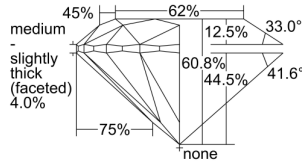

GIA®

FACSIMILE

GIA REPORT 6481192989

Verify this report at GIA.edu

GIA NATURAL DIAMOND DOSSIER®

December 20, 2023
GIA Report Number **6481192989**
Shape and Cutting Style ..... **Round Brilliant**
Measurements ..... **4.78 - 4.80 x 2.91 mm**

GRADING RESULTS

Carat Weight ..... **0.41 carat**
Color Grade ..... **G**
Clarity Grade **VS1**
Cut Grade ..... **Excellent**

ADDITIONAL GRADING INFORMATION

Polish ..... **Excellent**
Symmetry ..... **Excellent**
Fluorescence ..... **None**
Clarity Characteristics ..... **Crystal, Cloud**
Inscription(s): **GIA 6481192989**

PROPORTIONS

Profile to actual proportions

GRADING SCALES

GIA COLOR SCALE	GIA CLARITY SCALE	GIA CUT SCALE	
D	FLAWLESS	EXCELLENT	
E	INTERNALLY FLAWLESS		
F		VVS₁	VERY GOOD
G	VVS₂		
H	VS₁	GOOD	
I	VS₂		
J	SI₁	FAIR	
K	SI₂		
L	I₁	POOR	
M	I₂		
N	I₃		
O			
P			
Q			
R			
S			
T			
U			
V			
W			
X			
Y			
Z