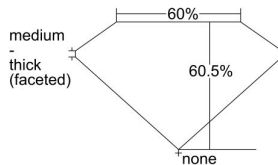

GIA®

FACSIMILE

GIA REPORT 6481276494

Verify this report at GIA.edu

GIA NATURAL DIAMOND DOSSIER®

January 03, 2024
GIA Report Number **6481276494**
Shape and Cutting Style ..... **Pear Brilliant**
Measurements ..... **6.92 x 4.50 x 2.73 mm**

GRADING RESULTS

Carat Weight ..... **0.51 carat**
Color Grade ..... **I**
Clarity Grade **VS2**

ADDITIONAL GRADING INFORMATION

Polish ..... **Excellent**
Symmetry ..... **Excellent**
Fluorescence ..... **None**
Clarity Characteristics ..... **Crystal, Cloud**
Inscription(s): **GIA 6481276494**

PROPORTIONS

Profile not to actual proportions

GRADING SCALES

GIA COLOR SCALE		GIA CLARITY SCALE			
COLORLESS	D	VERY VERY SLIGHTLY INCLUDED	FLAWLESS		
	E		INTERNALLY FLAWLESS		
	F	VERY SLIGHTLY INCLUDED	VVS₁		
	G		VVS₂		
	H		VS₁		
	NEAR COLORLESS	I	SLIGHTLY INCLUDED	VS₂	
		J		SI₁	
		FAINT	K	INCLUDED	SI₂
			L		I₁
			M		I₂
VERT LIGHT			N	INCLUDED	I₃
			O		
			P		
	Q				
LIGHT	R				
	S				
	T				
	U				
	V				
	Z