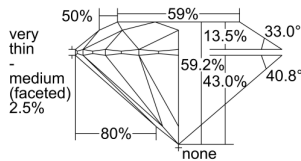

GIA®

FACSIMILE

GIA REPORT 6481279341

Verify this report at GIA.edu

GIA NATURAL DIAMOND DOSSIER®

January 03, 2024
GIA Report Number **6481279341**
Shape and Cutting Style ..... **Round Brilliant**
Measurements ..... **3.80 - 3.83 x 2.26 mm**

GRADING RESULTS

Carat Weight ..... **0.20 carat**
Color Grade ..... **D**
Clarity Grade **VS1**
Cut Grade ..... **Very Good**

ADDITIONAL GRADING INFORMATION

Polish ..... **Excellent**
Symmetry ..... **Very Good**
Fluorescence ..... **None**
Clarity Characteristics..... **Indented Natural, Crystal, Pinpoint**
Inscription(s): **GIA 6481279341**

PROPORTIONS

Profile to actual proportions

GRADING SCALES

GIA COLOR SCALE	GIA CLARITY SCALE	GIA CUT SCALE
D	FLAWLESS	EXCELLENT
E	FLAWLESS	
F	INTERNALLY FLAWLESS	VERY GOOD
G	VVS₁	
H	VVS₂	GOOD
I	VS₁	
J	VS₂	FAIR
K	SI₁	
L	SI₂	POOR
M	I₁	
N	I₂	
O	I₃	
P		
Q		
R		
S		
T		
U		
V		
W		
X		
Y		
Z