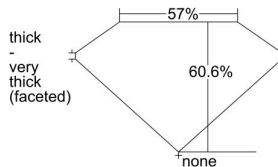

GIA®

FACSIMILE

GIA REPORT 6481299205

Verify this report at GIA.edu

GIA NATURAL DIAMOND DOSSIER®

January 05, 2024
GIA Report Number **6481299205**
Shape and Cutting Style ..... **Heart Brilliant**
Measurements ..... **5.47 x 5.84 x 3.54 mm**

GRADING RESULTS

Carat Weight ..... **0.64 carat**
Color Grade ..... **D**
Clarity Grade **VS2**

ADDITIONAL GRADING INFORMATION

Polish ..... **Excellent**
Symmetry ..... **Very Good**
Fluorescence ..... **None**
Clarity Characteristics..... **Crystal, Cloud**
Inscription(s): **GIA 6481299205**

PROPORTIONS

Profile not to actual proportions

GRADING SCALES

GIA COLOR SCALE		GIA CLARITY SCALE			
COLORLESS	D	VERY VERY SLIGHTLY INCLUDED	FLAWLESS		
	E		INTERNALLY FLAWLESS		
	F	VERY SLIGHTLY INCLUDED	VVS₁		
	G		VVS₂		
	H		VS₁		
	NEAR COLORLESS	I	SLIGHTLY INCLUDED	VS₂	
		J		SI₁	
		FAINT	K	INCLUDED	SI₂
			L		I₁
			M		I₂
VERT LIGHT	N	LIGHT	I₃		
	O				
	P				
	Q				
	R