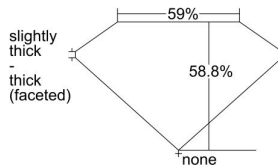

GIA®

FACSIMILE

GIA REPORT 6481320231

Verify this report at GIA.edu

GIA NATURAL DIAMOND DOSSIER®

January 08, 2024
GIA Report Number **6481320231**
Shape and Cutting Style ..... **Heart Brilliant**
Measurements ..... **4.35 x 5.15 x 3.03 mm**

GRADING RESULTS

Carat Weight ..... **0.41 carat**
Color Grade ..... **H**
Clarity Grade **VS1**

ADDITIONAL GRADING INFORMATION

Polish ..... **Excellent**
Symmetry ..... **Excellent**
Fluorescence ..... **None**
Clarity Characteristics.....**Crystal, Feather, Cloud, Pinpoint**
Inscription(s): **GIA 6481320231**

PROPORTIONS

Profile not to actual proportions

GRADING SCALES

GIA COLOR SCALE		GIA CLARITY SCALE		
COLORLESS	D	VERY VERY SLIGHTLY INCLUDED	FLAWLESS	
	E		INTERNALLY FLAWLESS	
	F		VS₁	
	G		VS₂	
	NEAR COLORLESS	H	VERY SLIGHTLY INCLUDED	VS₁
		I		VS₂
		J	SLIGHTLY INCLUDED	S₁
		K		S₂
		L		I₁
		M		I₂
FAINT	N	INCLUDED	I₃	
	O			
	P			
	Q			
	R			
	S			
VERT LIGHT	T			
	U			
	V			
	W			
	X			
	Y			
LIGHT	Z