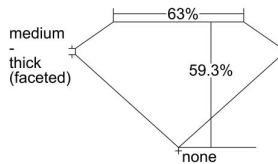

GIA®

FACSIMILE

GIA REPORT 6481331886

Verify this report at GIA.edu

GIA NATURAL DIAMOND DOSSIER®

January 11, 2024
GIA Report Number **6481331886**
Shape and Cutting Style ..... **Heart Brilliant**
Measurements ..... **5.10 x 6.00 x 3.56 mm**

GRADING RESULTS

Carat Weight ..... **0.66 carat**
Color Grade ..... **I**
Clarity Grade ..... **Internally Flawless**

ADDITIONAL GRADING INFORMATION

Polish ..... **Excellent**
Symmetry ..... **Excellent**
Fluorescence ..... **None**
Clarity Characteristics..... **Minor Details of Polish**
Inscription(s): **GIA 6481331886**

PROPORTIONS

Profile not to actual proportions

GRADING SCALES

GIA COLOR SCALE		GIA CLARITY SCALE			
COLORLESS	D	VERY VERY SLIGHTLY INCLUDED	FLAWLESS		
	E		INTERNALLY FLAWLESS		
	F		VVS₁		
	NEAR COLORLESS	G	VVS₂		
		H	VERY SLIGHTLY INCLUDED	VS₁	
		I		VS₂	
		FAINT	J	SLIGHTLY INCLUDED	SI₁
			K		SI₂
	L		INCLUDED		I₁
	M	I₂			
N	I₃				
VERT LIGHT	O				
	P				
	Q				
	R				
	S				
	T				
LIGHT	U				
	V				
	W				
	X				
Y					
Z