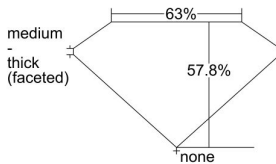

GIA®

FACSIMILE

GIA REPORT 6481357672

Verify this report at GIA.edu

GIA NATURAL DIAMOND DOSSIER®

January 15, 2024
GIA Report Number **6481357672**
Shape and Cutting Style ..... **Heart Brilliant**
Measurements ..... **5.15 x 5.69 x 3.29 mm**

GRADING RESULTS

Carat Weight ..... **0.58 carat**
Color Grade ..... **E**
Clarity Grade **VS2**

ADDITIONAL GRADING INFORMATION

Polish ..... **Excellent**
Symmetry ..... **Excellent**
Fluorescence ..... **None**
Clarity Characteristics..... **Cloud**
Inscription(s): **GIA 6481357672**

PROPORTIONS

Profile not to actual proportions

GRADING SCALES

GIA COLOR SCALE		GIA CLARITY SCALE			
COLORLESS	D	VERY VERY SLIGHTLY INCLUDED	FLAWLESS		
	E		INTERNALLY FLAWLESS		
	F	VERY SLIGHTLY INCLUDED	VVS₁		
	G		VVS₂		
	H		VS₁		
	NEAR COLORLESS	I	SLIGHTLY INCLUDED	VS₂	
		J		SI₁	
		FAINT	K	INCLUDED	SI₂
			L		I₁
			M		I₂
VERT LIGHT			N	INCLUDED	I₃
	O				
	P				
	Q				
LIGHT	R				
	S				
	T				
	U				
	V				
	Z