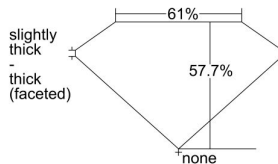

GIA®

FACSIMILE

GIA REPORT 6481369088

Verify this report at GIA.edu

GIA NATURAL DIAMOND DOSSIER®

January 17, 2024
GIA Report Number **6481369088**
Shape and Cutting Style ..... **Heart Brilliant**
Measurements ..... **4.76 x 5.24 x 3.02 mm**

GRADING RESULTS

Carat Weight ..... **0.43 carat**
Color Grade ..... **D**
Clarity Grade **VVS1**

ADDITIONAL GRADING INFORMATION

Polish ..... **Excellent**
Symmetry ..... **Very Good**
Fluorescence ..... **None**
Clarity Characteristics ..... **Cloud, Pinpoint**
Inscription(s): **GIA 6481369088**

PROPORTIONS

Profile not to actual proportions

GRADING SCALES

GIA COLOR SCALE		GIA CLARITY SCALE			
COLORLESS	D	VERY VERY SLIGHTLY INCLUDED	FLAWLESS		
	E		INTERNALLY FLAWLESS		
	F		VVS₁		
	NEAR COLORLESS	G	VVS₂		
		H	VERY SLIGHTLY INCLUDED	VS₁	
		I		VS₂	
		FAINT	J	SLIGHTLY INCLUDED	SI₁
			K		SI₂
	L		INCLUDED		I₁
	M			I₂	
VERT LIGHT	N		INCLUDED	I₃	
	O				
	P				
	Q				
	R				
LIGHT	S				
	T				
	U				
	V				
	W				
	X				
	Y				
	Z