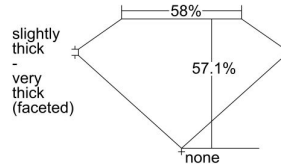

GIA®

FACSIMILE

GIA REPORT 6481465722

Verify this report at GIA.edu

GIA NATURAL DIAMOND DOSSIER®

February 01, 2024
GIA Report Number 6481465722
Shape and Cutting Style ..... Heart Brilliant
Measurements ..... 5.54 x 5.79 x 3.31 mm

GRADING RESULTS

Carat Weight ..... 0.60 carat
Color Grade ..... H
Clarity Grade VS2

ADDITIONAL GRADING INFORMATION

Polish ..... Excellent
Symmetry ..... Excellent
Fluorescence ..... None
Clarity Characteristics ..... Crystal, Feather
Inscription(s): GIA 6481465722

PROPORTIONS

Profile not to actual proportions

GRADING SCALES

GIA COLOR SCALE		GIA CLARITY SCALE	
NEAR COLORLESS	D	VERY VERY SLIGHTLY INCLUDED	FLAWLESS
	E		INTERNALLY FLAWLESS
	F		VVS₁
	G		VVS₂
	H		VS₁
	I		VS₂
	J		SI₁
	K		SI₂
	L		I₁
	M		I₂
FAINT	N	SLIGHTLY INCLUDED	I₃
	O		
	P		
	Q		
VERY LIGHT	R	INCLUDED	
	S		
	T		
	U		
	V		
	W		
	X		
	Y		
LIGHT	Z