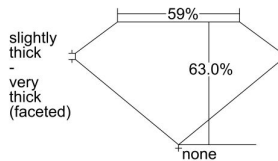

GIA®

FACSIMILE

GIA REPORT 6481473778

Verify this report at GIA.edu

GIA NATURAL DIAMOND DOSSIER®

February 01, 2024
GIA Report Number **6481473778**
Shape and Cutting Style ..... **Pear Brilliant**
Measurements ..... **7.16 x 4.67 x 2.94 mm**

GRADING RESULTS

Carat Weight ..... **0.60 carat**
Color Grade ..... **H**
Clarity Grade **VVS2**

ADDITIONAL GRADING INFORMATION

Polish ..... **Excellent**
Symmetry ..... **Very Good**
Fluorescence ..... **None**
Clarity Characteristics ..... **Needle, Pinpoint**
Inscription(s): **GIA 6481473778**

PROPORTIONS

Profile not to actual proportions

GRADING SCALES

GIA COLOR SCALE		GIA CLARITY SCALE			
COLORLESS	D	VERY VERY SLIGHTLY INCLUDED	FLAWLESS		
	E		INTERNALLY FLAWLESS		
	F	VERY SLIGHTLY INCLUDED	VVS₁		
	G		VVS₂		
	H		VS₁		
	NEAR COLORLESS	I	SLIGHTLY INCLUDED	VS₂	
		J		SI₁	
		FAINT	K	INCLUDED	SI₂
			L		I₁
			M		I₂
VERT LIGHT	N	LIGHT	I₃		
	O				
	P				
	Q				
	R