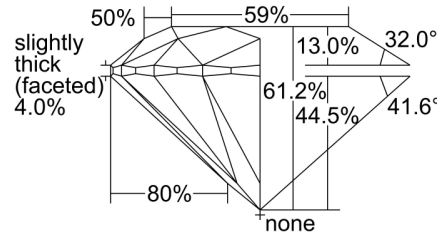

**GIA NATURAL DIAMOND GRADING REPORT**

February 09, 2024

GIA Report Number ..... 6481528403

Shape and Cutting Style ..... Round Brilliant

Measurements ..... 9.27 - 9.33 x 5.69 mm

**GRADING RESULTS**

Carat Weight ..... 3.01 carat

**Comments:** Pinpoints are not shown. Internal graining is not shown.

**PROPORTIONS**

Profile to actual proportions

**CLARITY CHARACTERISTICS**

**KEY TO SYMBOLS\***

\ Needle

**GRADING SCALES**
**GIA  
COLOR  
SCALE**

\* Red symbols denote internal characteristics (inclusions). Green or black symbols denote external characteristics (blemishes). Diagram is an approximate representation of the diamond, and symbols shown indicate type, position, and approximate size of clarity characteristics. All clarity characteristics may not be shown. Details of finish are not shown.