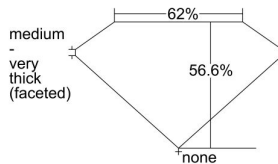

GIA®

FACSIMILE

GIA REPORT 6481531263

Verify this report at GIA.edu

GIA NATURAL DIAMOND DOSSIER®

February 09, 2024
GIA Report Number **6481531263**
Shape and Cutting Style ..... **Heart Brilliant**
Measurements ..... **4.56 x 5.17 x 2.93 mm**

GRADING RESULTS

Carat Weight ..... **0.40 carat**
Color Grade ..... **J**
Clarity Grade **VS2**

ADDITIONAL GRADING INFORMATION

Polish ..... **Excellent**
Symmetry ..... **Very Good**
Fluorescence ..... **None**
Clarity Characteristics ..... **Feather**
Inscription(s): GIA 6481531263

PROPORTIONS

Profile not to actual proportions

GRADING SCALES

GIA COLOR SCALE		GIA CLARITY SCALE			
COLORLESS	D	VERY VERY SLIGHTLY INCLUDED	FLAWLESS		
	E		INTERNALLY FLAWLESS		
	F	VERY SLIGHTLY INCLUDED	VVS₁		
	G		VVS₂		
	H		VS₁		
	NEAR COLORLESS	I	SLIGHTLY INCLUDED	VS₂	
		J		SI₁	
		FAINT	K	INCLUDED	SI₂
			L		I₁
			M		I₂
VERT LIGHT	N	LIGHT	I₃		
	O				
	P				
	Q				
	R