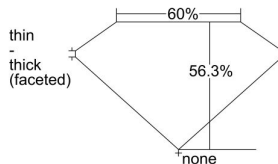

GIA®

FACSIMILE

GIA REPORT 6481565612

Verify this report at GIA.edu

GIA NATURAL DIAMOND DOSSIER®

February 13, 2024
GIA Report Number **6481565612**
Shape and Cutting Style ..... **Heart Brilliant**
Measurements ..... **4.14 x 4.80 x 2.71 mm**

GRADING RESULTS

Carat Weight ..... **0.31 carat**
Color Grade ..... **E**
Clarity Grade **S11**

ADDITIONAL GRADING INFORMATION

Polish ..... **Excellent**
Symmetry ..... **Very Good**
Fluorescence ..... **None**
Clarity Characteristics ..... **Twinning Wisp**
Inscription(s): **GIA 6481565612**

PROPORTIONS

Profile not to actual proportions

GRADING SCALES

GIA COLOR SCALE		GIA CLARITY SCALE			
COLORLESS	D	VERY VERY SLIGHTLY INCLUDED	FLAWLESS		
	E		INTERNALLY FLAWLESS		
	F	VERY SLIGHTLY INCLUDED	VVS₁		
	G		VVS₂		
	H		VS₁		
	NEAR COLORLESS	I	SLIGHTLY INCLUDED	VS₂	
		J		S1₁	
		FAINT	K	INCLUDED	S1₂
			L		I₁
			M		I₂
VERT LIGHT	N	INCLUDED	I₃		
	O				
	P				
	Q				
	R				
	S				
	T				
LIGHT	U				
	V				
	W				
	X				
Y					
Z