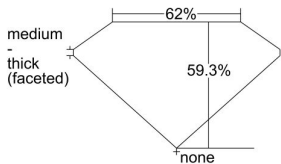

GIA®

FACSIMILE

GIA REPORT 6481566177

Verify this report at GIA.edu

GIA NATURAL DIAMOND DOSSIER®

February 14, 2024
GIA Report Number **6481566177**
Shape and Cutting Style ..... **Heart Brilliant**
Measurements ..... **4.37 x 5.15 x 3.05 mm**

GRADING RESULTS

Carat Weight ..... **0.40 carat**
Color Grade ..... **G**
Clarity Grade **VS2**

ADDITIONAL GRADING INFORMATION

Polish ..... **Excellent**
Symmetry ..... **Very Good**
Fluorescence ..... **None**
Clarity Characteristics ..... **Crystal**
Inscription(s): **GIA 6481566177**

PROPORTIONS

Profile not to actual proportions

GRADING SCALES

GIA COLOR SCALE		GIA CLARITY SCALE			
COLORLESS	D	VERY VERY SLIGHTLY INCLUDED	FLAWLESS		
	E		INTERNALLY FLAWLESS		
	F	VERY SLIGHTLY INCLUDED	VS₁		
	G		VS₂		
	H		VS₁		
	NEAR COLORLESS	I	SLIGHTLY INCLUDED	VS₂	
		J		SI₁	
		FAINT	K	INCLUDED	SI₂
			L		I₁
			M		I₂
VERT LIGHT	N	LIGHT	I₃		
	O				
	P				
	Q				
	R