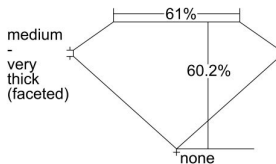

GIA®

FACSIMILE

GIA REPORT 6481585640

Verify this report at GIA.edu

GIA NATURAL DIAMOND DOSSIER®

February 15, 2024
GIA Report Number **6481585640**
Shape and Cutting Style ..... **Heart Brilliant**
Measurements ..... **3.95 x 4.54 x 2.73 mm**

GRADING RESULTS

Carat Weight ..... **0.30 carat**
Color Grade ..... **E**
Clarity Grade **VS1**

ADDITIONAL GRADING INFORMATION

Polish ..... **Excellent**
Symmetry ..... **Very Good**
Fluorescence ..... **None**
Clarity Characteristics..... **Crystal, Cavity, Pinpoint, Needle**
Inscription(s): **GIA 6481585640**

PROPORTIONS

Profile not to actual proportions

GRADING SCALES

GIA COLOR SCALE		GIA CLARITY SCALE			
COLORLESS	D	VERY VERY SLIGHTLY INCLUDED	FLAWLESS		
	E		INTERNALLY FLAWLESS		
	F	VERY SLIGHTLY INCLUDED	VS₁		
	G		VS₂		
	H		VS₁		
	NEAR COLORLESS	I	SLIGHTLY INCLUDED	VS₂	
		J		SI₁	
		FAINT	K	INCLUDED	SI₂
			L		I₁
			M		I₂
VERT LIGHT	N	LIGHT	I₃		
	O				
	P				
	Q				
	R