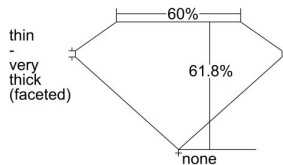

GIA®

FACSIMILE

GIA REPORT 6481732372

Verify this report at GIA.edu

GIA NATURAL DIAMOND DOSSIER®

March 05, 2024
GIA Report Number **6481732372**
Shape and Cutting Style ..... **Heart Brilliant**
Measurements ..... **5.61 x 6.67 x 4.12 mm**

GRADING RESULTS

Carat Weight ..... **0.90 carat**
Color Grade ..... **E**
Clarity Grade **VS2**

ADDITIONAL GRADING INFORMATION

Polish ..... **Excellent**
Symmetry ..... **Very Good**
Fluorescence ..... **None**
Clarity Characteristics..... **Feather, Crystal**
Inscription(s): GIA 6481732372

PROPORTIONS

Profile not to actual proportions

GRADING SCALES

GIA COLOR SCALE		GIA CLARITY SCALE			
COLORLESS	D	VERY VERY SLIGHTLY INCLUDED	FLAWLESS		
	E		INTERNALLY FLAWLESS		
	F	VERY SLIGHTLY INCLUDED	VVS₁		
	G		VVS₂		
	H		VS₁		
	NEAR COLORLESS	I	SLIGHTLY INCLUDED	VS₂	
		J		SI₁	
		FAINT	K	INCLUDED	SI₂
			L		I₁
			M		I₂
VERT LIGHT	N	INCLUDED	I₃		
	O				
	P				
	Q				
	R				
LIGHT	S				
	T				
	U				
	V				
	W				
X					
Y					
Z