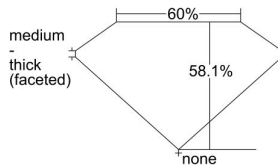

GIA®

FACSIMILE

GIA REPORT 6481741603

Verify this report at GIA.edu

GIA NATURAL DIAMOND DOSSIER®

March 05, 2024
GIA Report Number **6481741603**
Shape and Cutting Style ..... **Heart Brilliant**
Measurements ..... **4.20 x 4.86 x 2.82 mm**

GRADING RESULTS

Carat Weight ..... **0.33 carat**
Color Grade ..... **D**
Clarity Grade **S11**

ADDITIONAL GRADING INFORMATION

Polish ..... **Excellent**
Symmetry ..... **Very Good**
Fluorescence ..... **None**
Clarity Characteristics ..... **Crystal, Cloud**
Inscription(s): **GIA 6481741603**

PROPORTIONS

Profile not to actual proportions

GRADING SCALES

GIA COLOR SCALE		GIA CLARITY SCALE	
COLORLESS	D	VERY VERY SLIGHTLY INCLUDED	FLAWLESS
	E		INTERNALLY FLAWLESS
	F		VVS₁
	G		VVS₂
	H		VS₁
	I		VS₂
	J		S1₁
	K		S1₂
	L		I₁
	M		I₂
NEAR COLORLESS	N	SLIGHTLY INCLUDED	I₃
	O		
	P		
	Q		
FAINT	R		
	S		
	T		
	U		
VERT LIGHT	V		
	W		
	X		
	Y		
LIGHT	Z