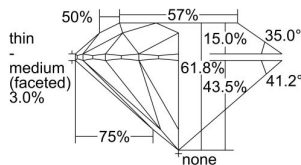

GIA®

FACSIMILE

GIA REPORT 6481745506

Verify this report at GIA.edu

GIA NATURAL DIAMOND DOSSIER®

March 06, 2024
GIA Report Number **6481745506**
Shape and Cutting Style ..... **Round Brilliant**
Measurements ..... **5.12 - 5.15 x 3.18 mm**

GRADING RESULTS

Carat Weight ..... **0.51 carat**
Color Grade ..... **G**
Clarity Grade ..... **Internally Flawless**
Cut Grade ..... **Excellent**

ADDITIONAL GRADING INFORMATION

Polish ..... **Excellent**
Symmetry ..... **Excellent**
Fluorescence ..... **Faint**
Clarity Characteristics..... **Minor Details of Polish**
Inspection(s): GIA 6481745506

PROPORTIONS

Profile to actual proportions

GRADING SCALES

GIA COLOR SCALE	GIA CLARITY SCALE	GIA CUT SCALE	
D	FLAWLESS	EXCELLENT	
E	INTERNALLY FLAWLESS		
F		VVS₁	VERY GOOD
G	VVS₂		
H	VS₁	GOOD	
I	VS₂		
J	SI₁	FAIR	
K	SI₂		
L	I₁	POOR	
M			
N			
O	I₂		
P			
Q			
R	I₃		
S			
T			
U			
V			
W			
X			
Y			
Z