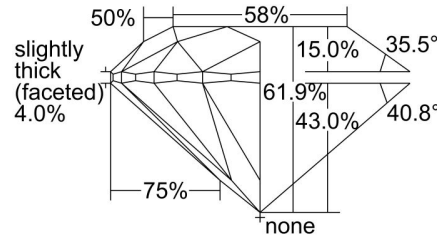

### GRADING RESULTS

Carat Weight ..... 2.35 carat

Color Grade ..... D

Clarity Grade ..... VVS2

Cut Grade ..... Excellent

### PROPORTIONS

Profile to actual proportions

### CLARITY CHARACTERISTICS